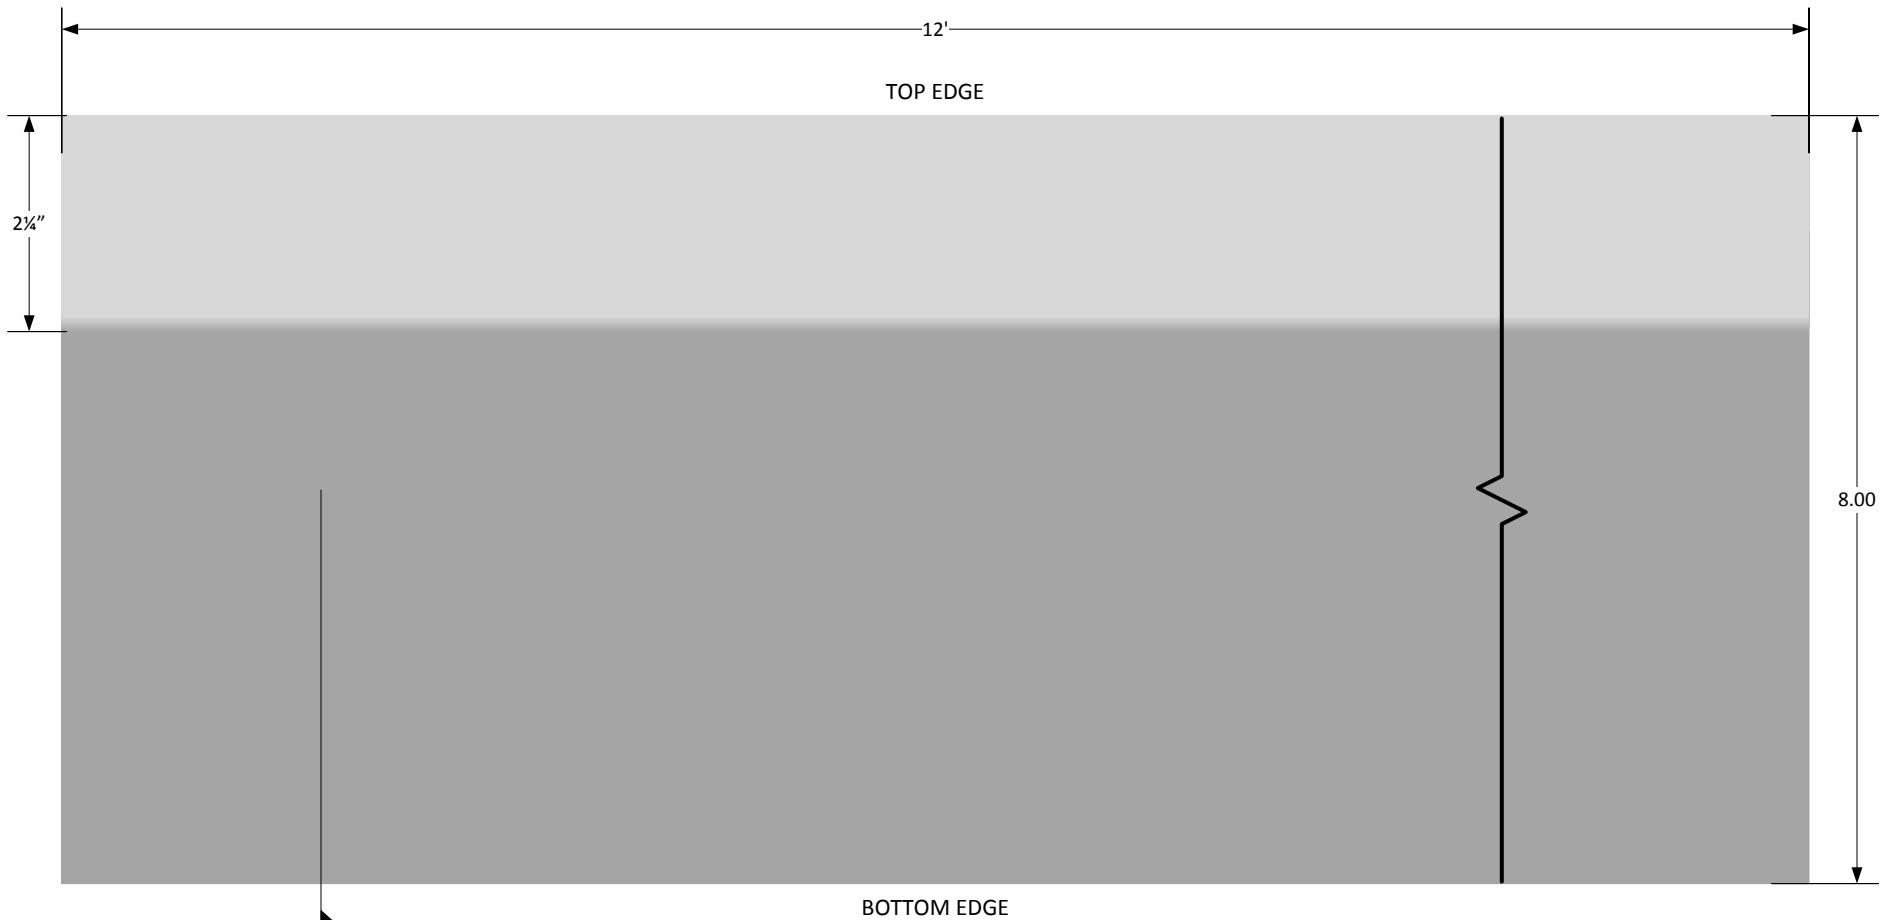

1
PLK1
 HARDIEPLANK – RUSTIC CEDAR, SELECT CEDARMILL, SMOOTH
 SCALE = 1/16 : 1

A
PLK1
 PLANK SECTION
 SCALE = 1/8 : 1

A
PLKB1 HARDIEPLANK BEADED - SECTION
SCALE = 1/2 : 1

A
PLKB1

1
PLKB1 HARDIEPLANK BEADED - CEDARMILL, SMOOTH
SCALE = 1/2 : 1

A HARDIEPLANK COLONIAL - SECTION
 PLKC1 SCALE = 1/2 : 1

1 HARDIEPLANK COLONIAL - CEDARMILL, SMOOTH
 PLKC1 SCALE = 1/2 : 1

A
 PLKCC1 HARDIEPLANK CUSTOM COLONIAL - SECTION
 SCALE = 1/2 : 1

A
 PLKCC1

1
 PLKCC1 HARDIEPLANK CUSTOM COLONIAL - CEDARMILL, SMOOTH
 SCALE = 1/2 : 1