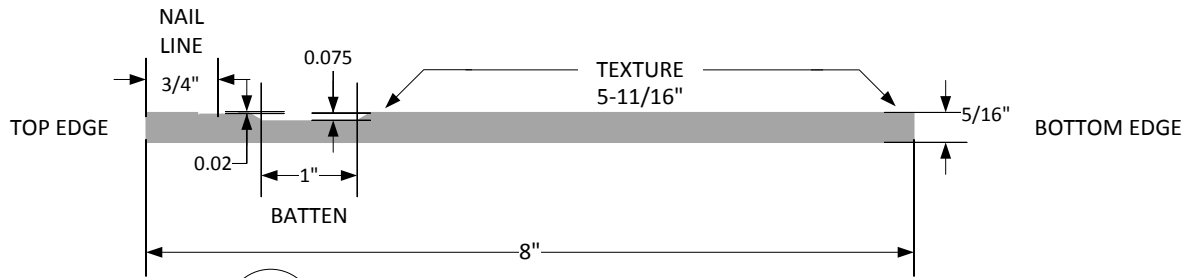

1
PLK1
 HARDIEPLANK – RUSTIC CEDAR, SELECT CEDARMILL, SMOOTH
 SCALE = 1/16 : 1

A
PLK1
 PLANK SECTION
 SCALE = 1/8 : 1

A
PLKB1 HARDIEPLANK BEADED - SECTION
SCALE = 1/2 : 1

A
PLKB1

1
PLKB1 HARDIEPLANK BEADED - CEDARMILL, SMOOTH
SCALE = 1/2 : 1

A HARDIEPLANK COLONIAL - SECTION
 PLKC1 SCALE = 1/2 : 1

1 HARDIEPLANK COLONIAL - CEDARMILL, SMOOTH
 PLKC1 SCALE = 1/2 : 1

A
 PLKCC1 HARDIEPLANK CUSTOM COLONIAL - SECTION
 SCALE = 1/2 : 1

A
 PLKCC1

1
 PLKCC1 HARDIEPLANK CUSTOM COLONIAL - CEDARMILL, SMOOTH
 SCALE = 1/2 : 1