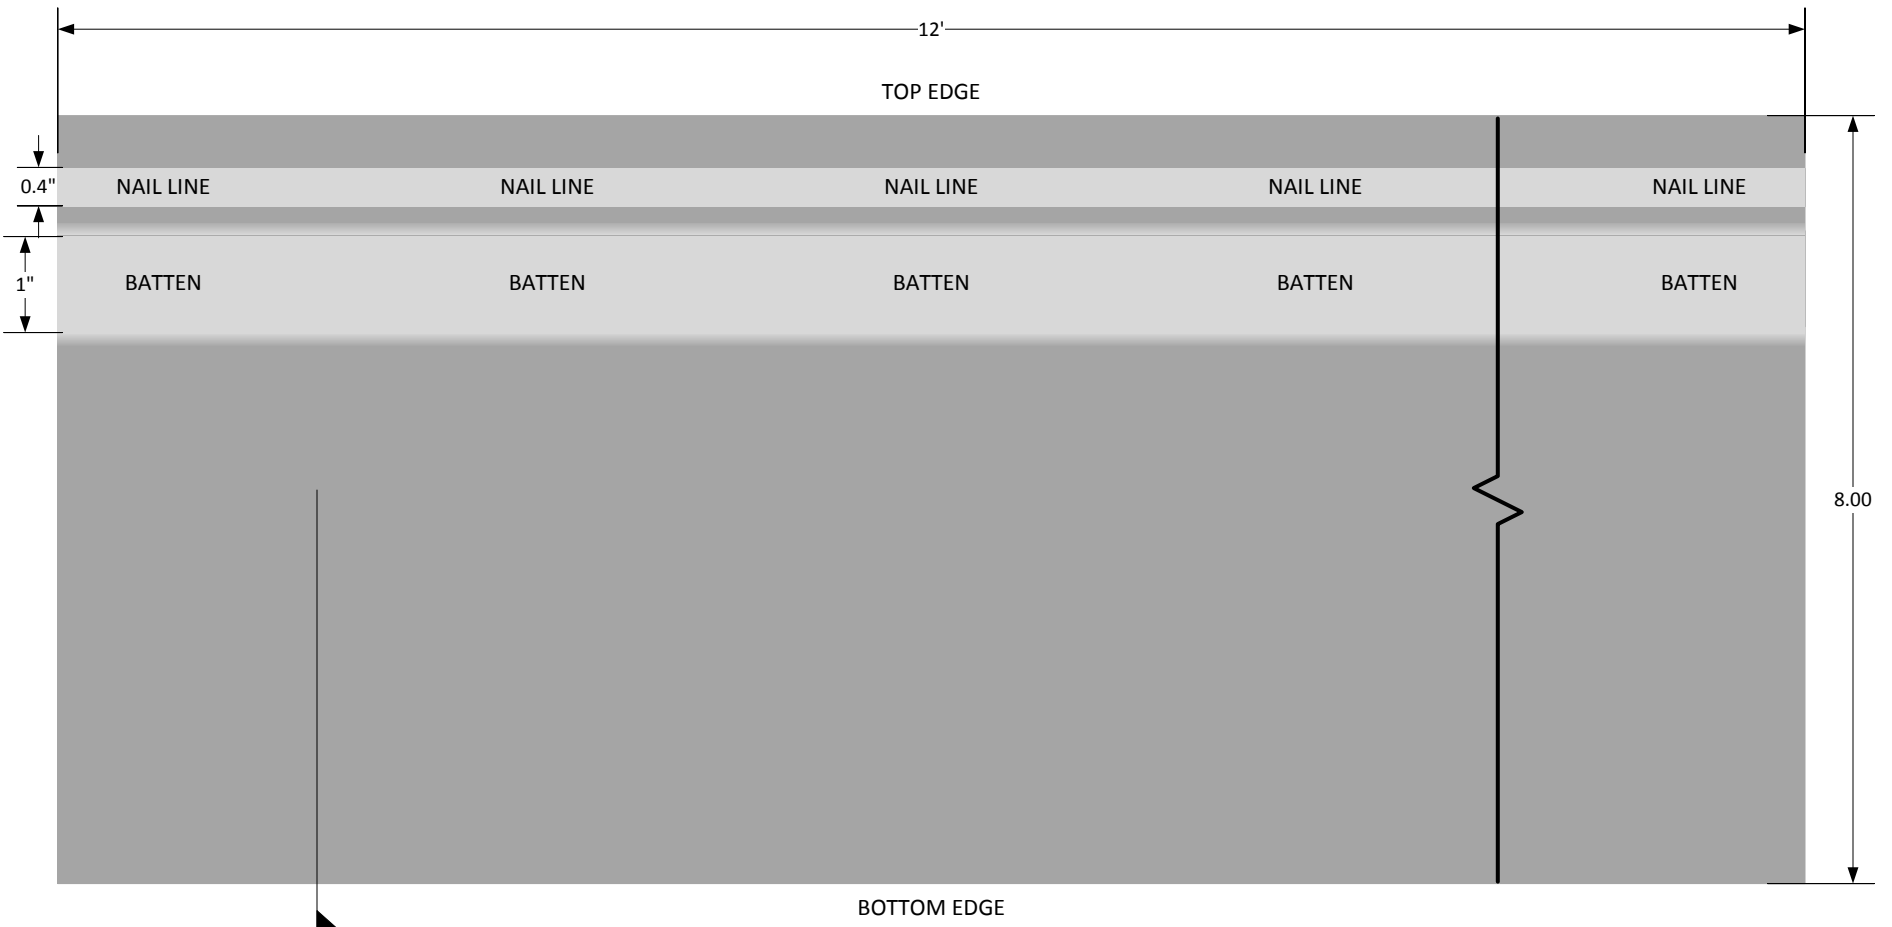

1
PLK1
 HARDIEPLANK – RUSTIC CEDAR, SELECT CEDARMILL, SMOOTH
 SCALE = 1/16 : 1

A
PLK1
 PLANK SECTION
 SCALE = 1/8 : 1

A
PLKB1 HARDIEPLANK BEADED - SECTION
SCALE = 1/2 : 1

A
PLKB1

1
PLKB1 HARDIEPLANK BEADED - CEDARMILL, SMOOTH
SCALE = 1/2 : 1

A HARDIEPLANK COLONIAL - SECTION
 PLKC1 SCALE = 1/2 : 1

1 HARDIEPLANK COLONIAL - CEDARMILL, SMOOTH
 PLKC1 SCALE = 1/2 : 1

A
 PLKCC1 HARDIEPLANK CUSTOM COLONIAL - SECTION
 SCALE = 1/2 : 1

A
 PLKCC1

1
 PLKCC1 HARDIEPLANK CUSTOM COLONIAL - CEDARMILL, SMOOTH
 SCALE = 1/2 : 1