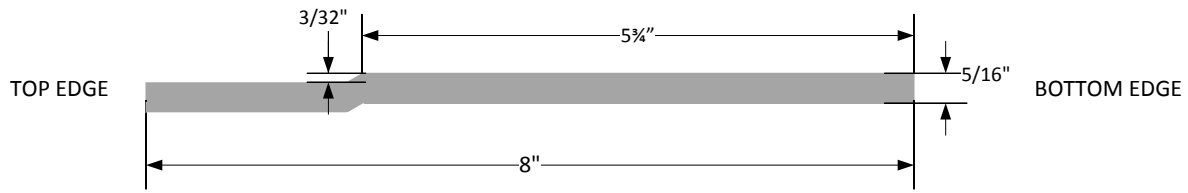

1
PLK1
 HARDIEPLANK – RUSTIC CEDAR, SELECT CEDARMILL, SMOOTH
 SCALE = 1/16 : 1

A
PLK1
 PLANK SECTION
 SCALE = 1/8 : 1

A
PLKB1 HARDIEPLANK BEADED - SECTION
SCALE = 1/2 : 1

A
PLKB1

1
PLKB1 HARDIEPLANK BEADED - CEDARMILL, SMOOTH
SCALE = 1/2 : 1

A HARDIEPLANK COLONIAL - SECTION
 PLKC1 SCALE = 1/2 : 1

1 HARDIEPLANK COLONIAL - CEDARMILL, SMOOTH
 PLKC1 SCALE = 1/2 : 1

A
 PLKCC1 HARDIEPLANK CUSTOM COLONIAL - SECTION
 SCALE = 1/2 : 1

A
 PLKCC1

1
 PLKCC1 HARDIEPLANK CUSTOM COLONIAL - CEDARMILL, SMOOTH
 SCALE = 1/2 : 1