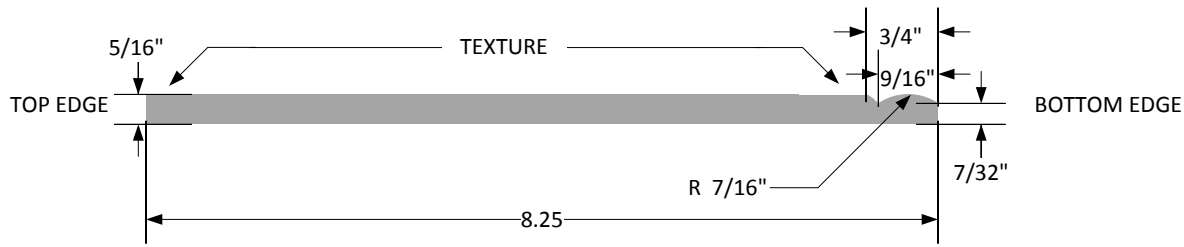

1
PLK1
 HARDIEPLANK – RUSTIC CEDAR, SELECT CEDARMILL, SMOOTH
 SCALE = 1/16 : 1

A
PLK1
 PLANK SECTION
 SCALE = 1/8 : 1

A
PLKB1 HARDIEPLANK BEADED - SECTION
SCALE = 1/2 : 1

A
PLKB1

1
PLKB1 HARDIEPLANK BEADED - CEDARMILL, SMOOTH
SCALE = 1/2 : 1

A HARDIEPLANK COLONIAL - SECTION
 PLKC1 SCALE = 1/2 : 1

1 HARDIEPLANK COLONIAL - CEDARMILL, SMOOTH
 PLKC1 SCALE = 1/2 : 1

A
 PLKCC1 HARDIEPLANK CUSTOM COLONIAL - SECTION
 SCALE = 1/2 : 1

A
 PLKCC1

1
 PLKCC1 HARDIEPLANK CUSTOM COLONIAL - CEDARMILL, SMOOTH
 SCALE = 1/2 : 1